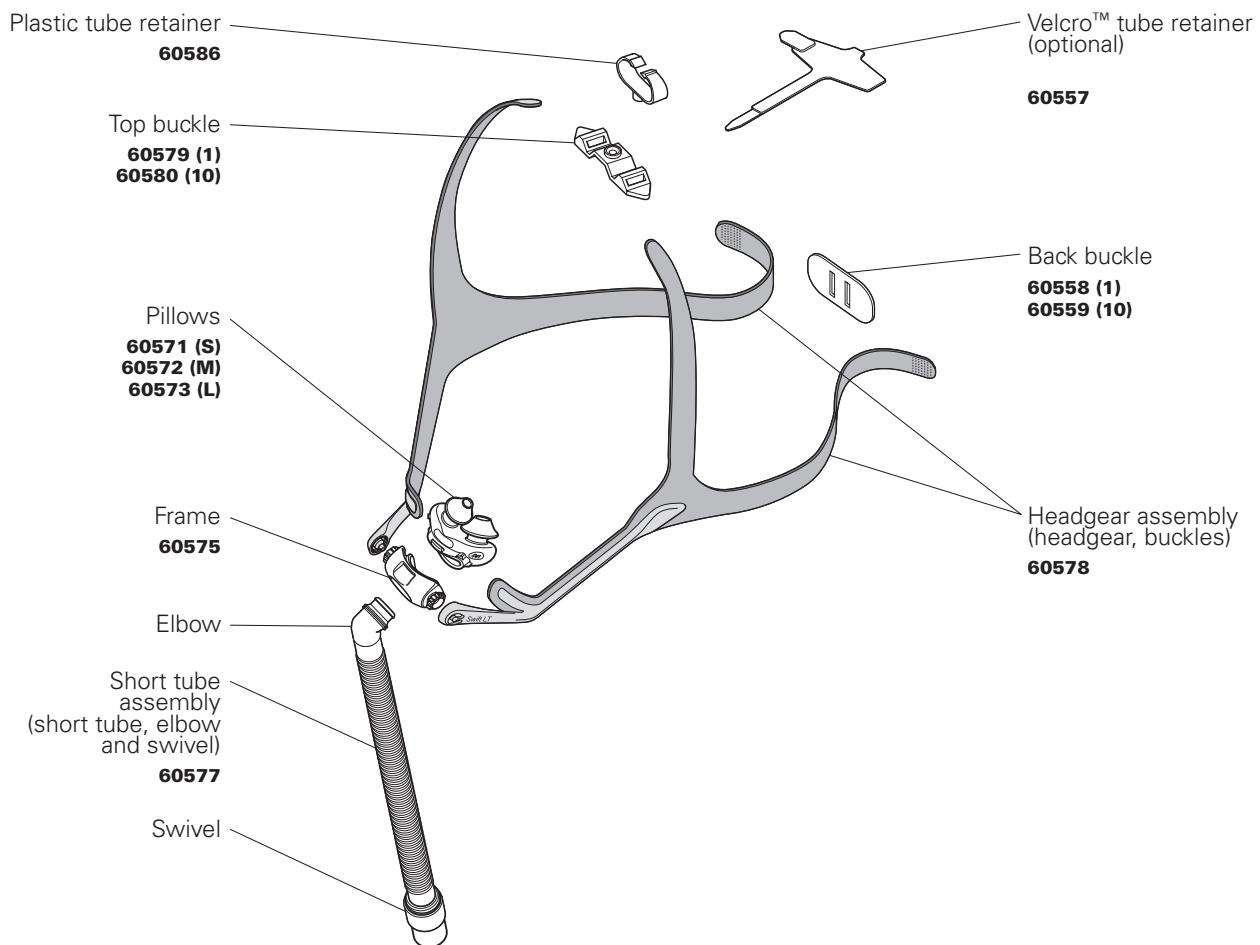

Swift™ LT

NASAL PILLOWS SYSTEM

Components Card

English

Complete system

(includes S*, M* and L* pillows)

60560

Frame system

(no headgear)

S **60582**

M **60583**

L **60584**

Frame assembly

(no headgear, no pillows)

60581

S* Small

M* Medium

L* Large