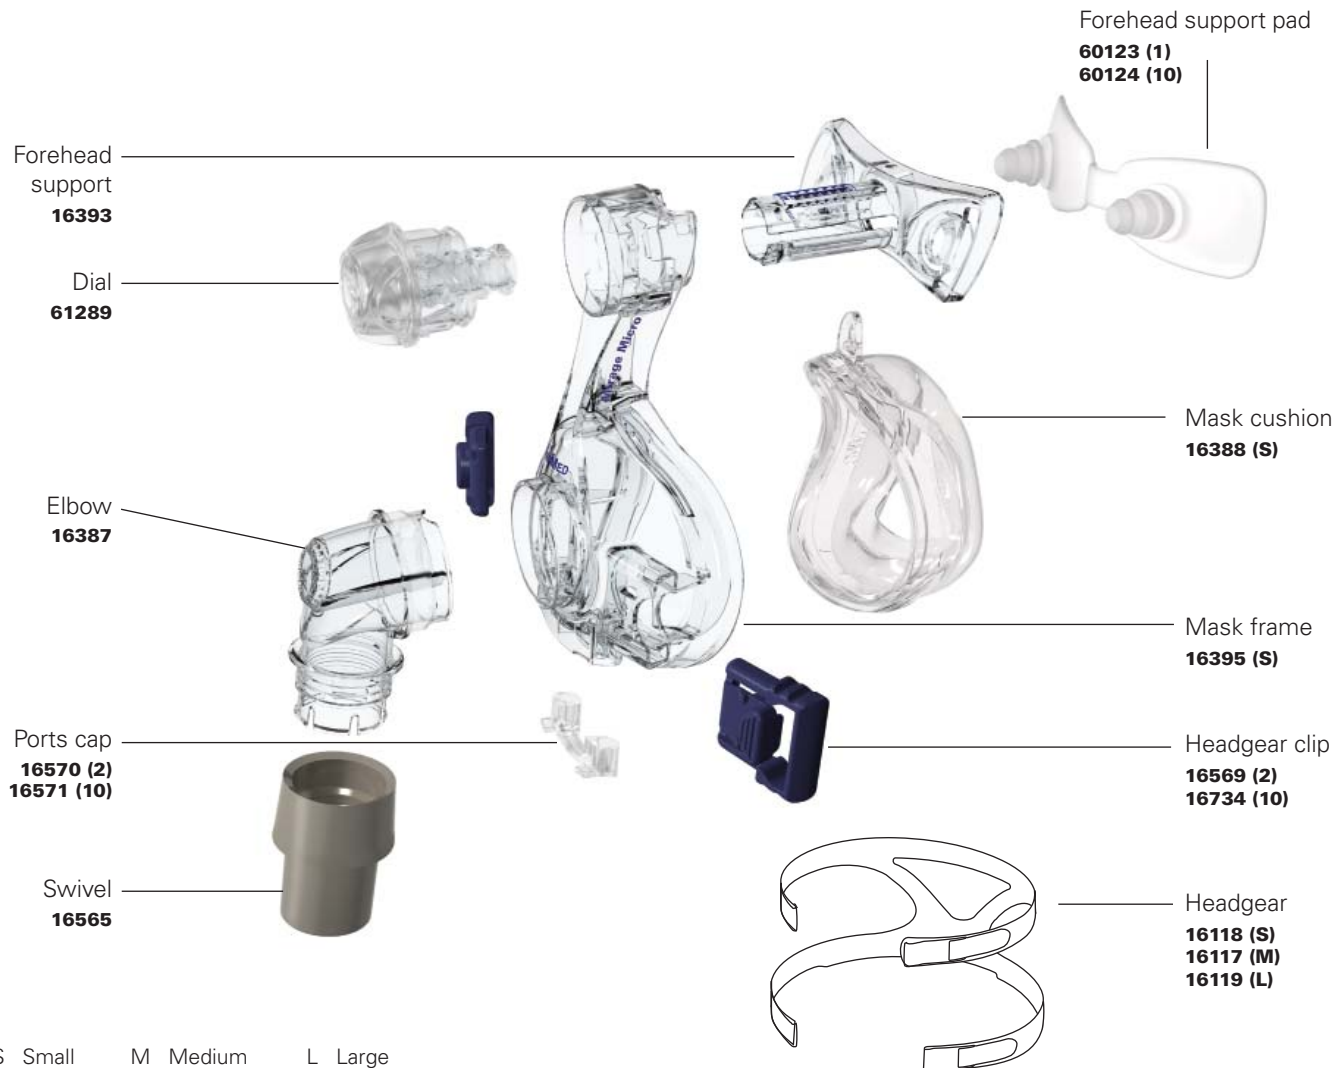

Mirage Micro™ for Kids

NASAL MASK

Components Card

Complete system

(small cushion, small frame, small headgear)

61013

Frame system

(no headgear)

16378

Frame assembly

(no headgear, no cushion)

16383

Elbow assembly

(elbow, swivel)

16399

S Small M Medium L Large