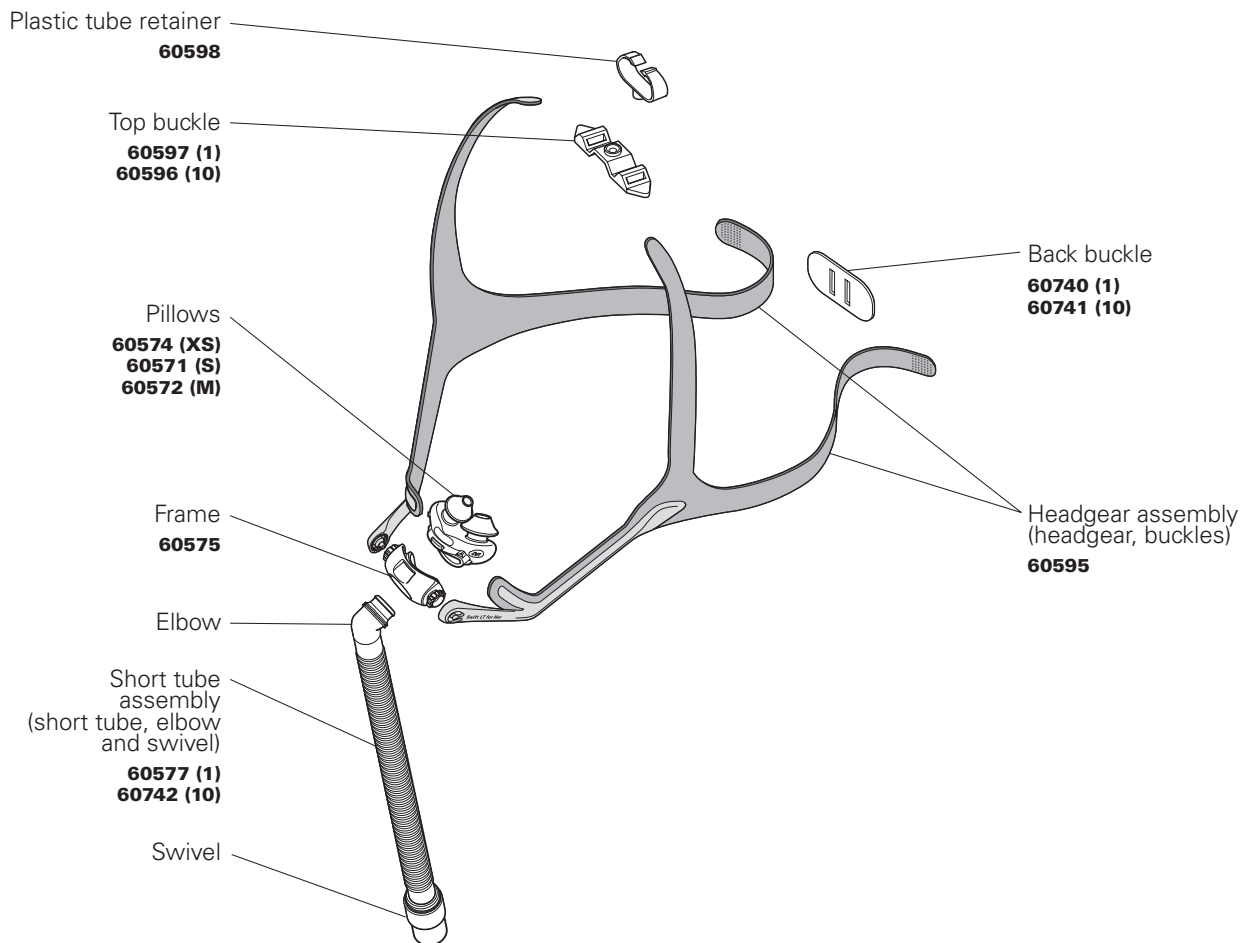

Swift™ LT for Her

NASAL PILLOWS SYSTEM

Components Card

English

Complete system

(includes XS*, S* and M* pillows)**

60588

Frame system

(no headgear)

XS* **60585** S* **60582**

M* **60583** L* **60584**

Frame assembly

(no headgear, no pillows)

60581

XS* Extra-Small S* Small M* Medium L* Large

**Note: Large pillows are available separately 60573 (L)