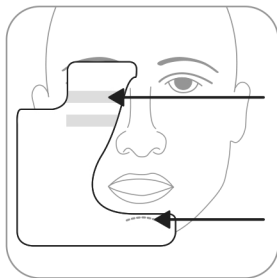

1 Inch

PHILIPS
RESPIRONICS

1090204 [1090224]

L

1090203 [1090223]

M

1090202 [1090222]
RS 1090201 [1090221]

S

RS 1090200 [1090220]

P

REF DOM [INT]

www.philips.com/masks

Amara | FULL FACE MASK SIZING GAUGE REF1090299