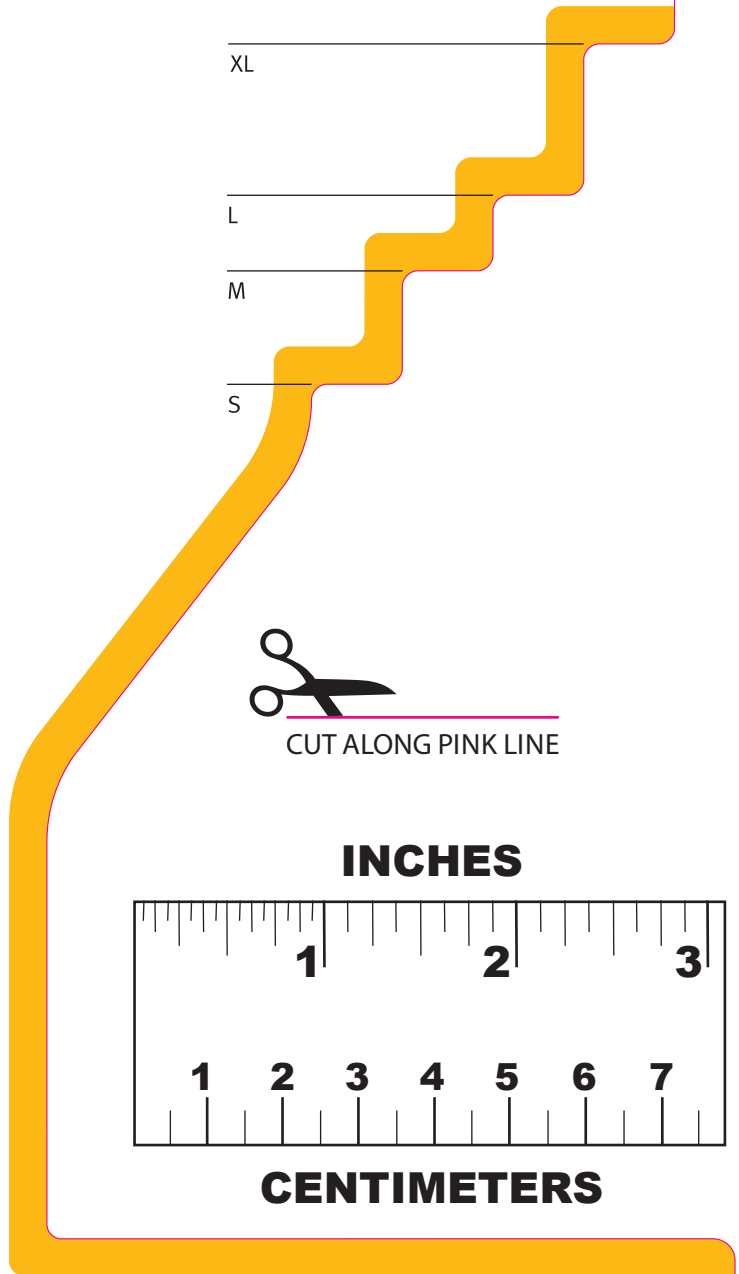

Zest Plus / Zest Q Plus

Zest / Zest Q / Lady Zest Q

**Zest Petite / Zest Q Petite
Lady Zest Q Petite**

- Full Face Delivery ● Direct Nasal Delivery
- Nasal Delivery ● Oral Delivery

XL
L
M
S

CUT ALONG PINK LINE

INCHES

CENTIMETERS

Forma™
FULL FACE MASK

Fisher & Paykel
HEALTHCARE