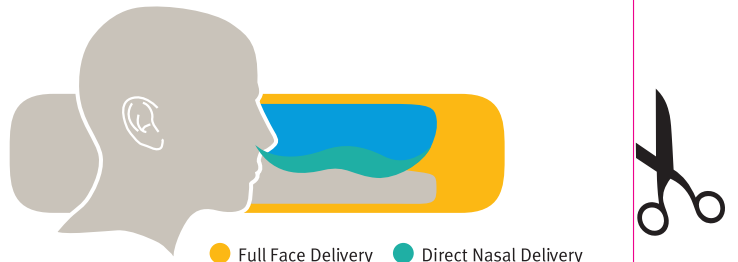

Zest Plus / Zest Q Plus

Zest / Zest Q / Lady Zest Q

**Zest Petite / Zest Q Petite
Lady Zest Q Petite**

- Full Face Delivery ● Direct Nasal Delivery
- Nasal Delivery ● Oral Delivery

XL
L
M
S

CUT ALONG PINK LINE

INCHES

CENTIMETERS

Forma™
FULL FACE MASK

Fisher & Paykel
HEALTHCARE